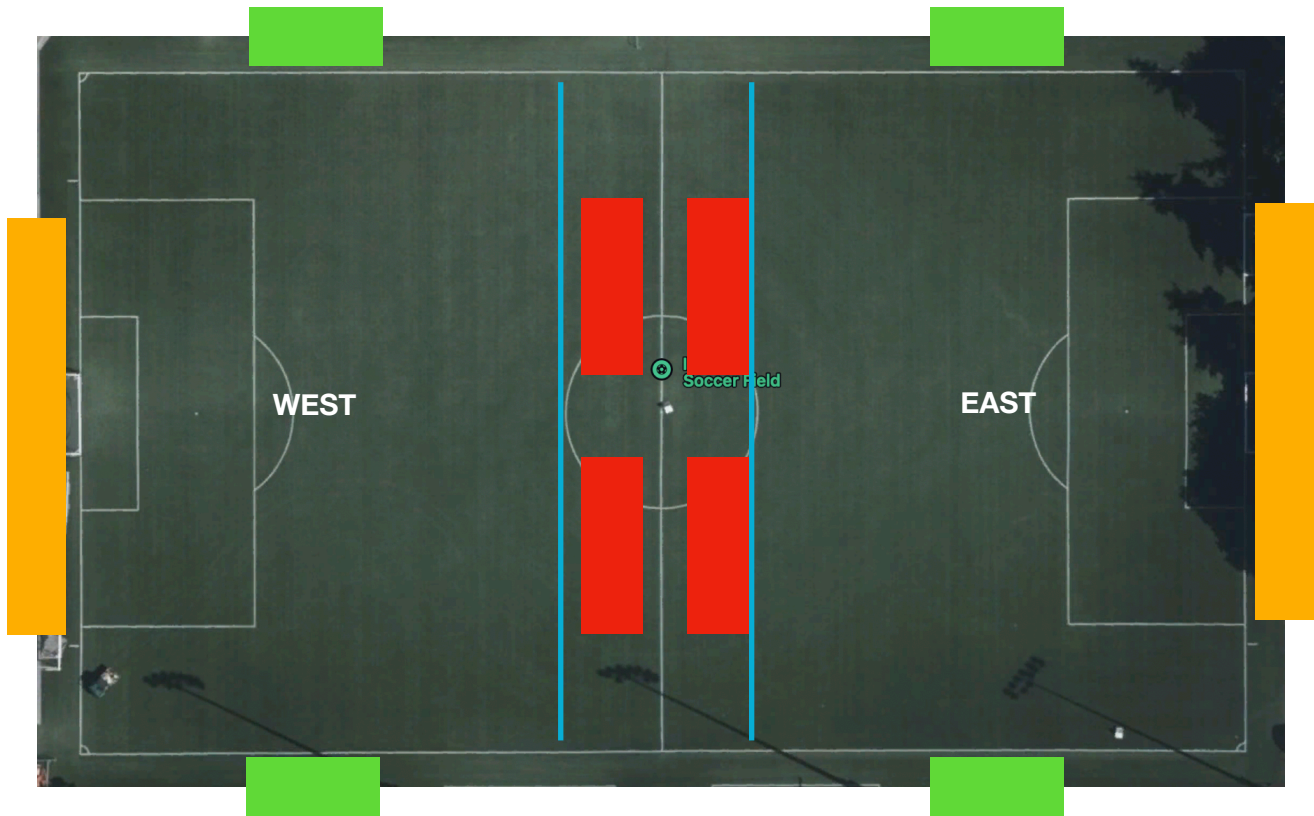

SYSA Appropriate Field Set-Up for Individual Field Locations Fall 2022

SYSA COMBO LOCK CODE: 6275

All goals must be moved off the field to a suitable fence and locked together after end of practice sessions or games.

Diagram Key:

Goal = GREEN

Boundary line/s = BLUE

Teams Technical Areas = RED

Supporters = YELLOW

Lower Woodland #2

Age Group: U10&11 Games

Dimensions (Yards): **80 x 45** (approx.)

Interbay Stadium

U10&11 Games

Age Group: U10&11 Games

Dimensions (Yards): **75 x 50** (approx.)

Washington Park

U10&11 Games

Age Group: U10&11 Games

Dimensions (Yards): **70 x 45** (approximately)