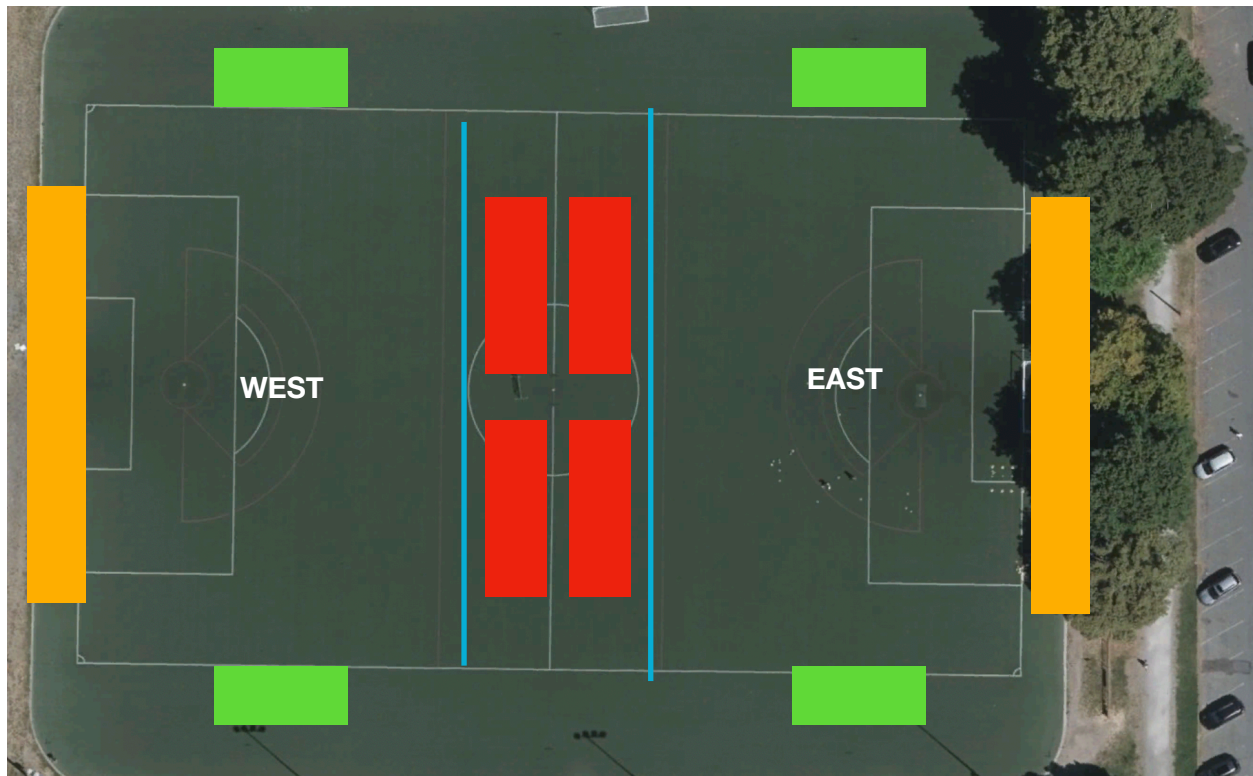

SYSA Appropriate Field Set-Up for Individual Field Locations Fall 2022

SYSA COMBO LOCK CODE: 6275

All goals must be moved off the field to a suitable fence and locked together after end of practice sessions or games.

Diagram Key:

Goal = GREEN

Boundary line/s = BLUE

Teams Technical Areas = RED

Supporters = YELLOW

Lower Woodland #2

Age Group: U10&11 Games

Dimensions (Yards): **80 x 45** (approx.)

Interbay Stadium

U10&11 Games

Age Group: U10&11 Games

Dimensions (Yards): **75 x 50** (approx.)

Washington Park

U10&11 Games

Age Group: U10&11 Games

Dimensions (Yards): **70 x 45** (approximately)